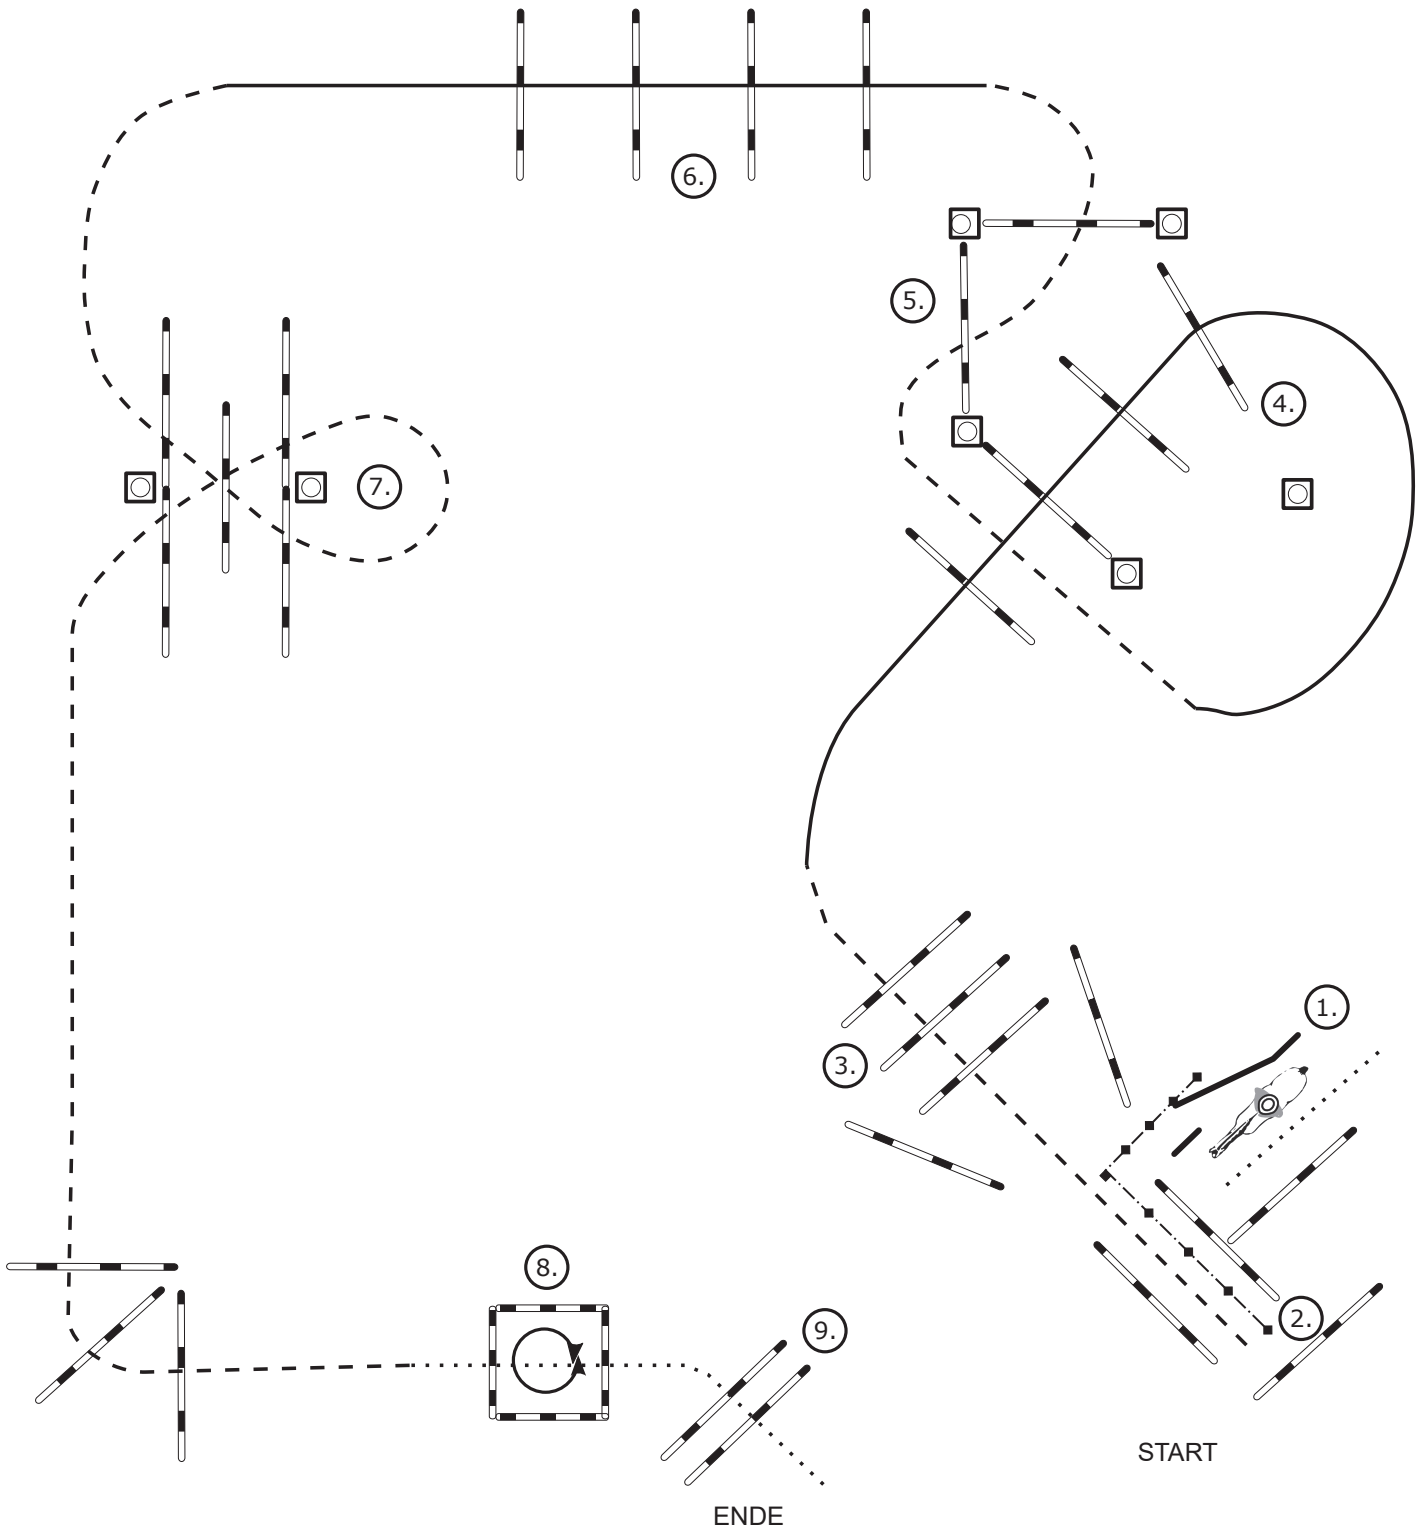

# M Trail Horse LK 1/2 Senior

1. Walk to gate, gate
2. Back up
3. Jog over poles
4. Lope over poles
5. Jog over poles
6. Lope over poles
7. Jog over poles
8. Walk into box, 360° turn (r or l), walk out
9. Walk over poles

- ..... Walk
- - - - - Jog
- Lope
- ◆ - - - ◆ Backup
- on .....> Sidepass
- X ——— Lead Change