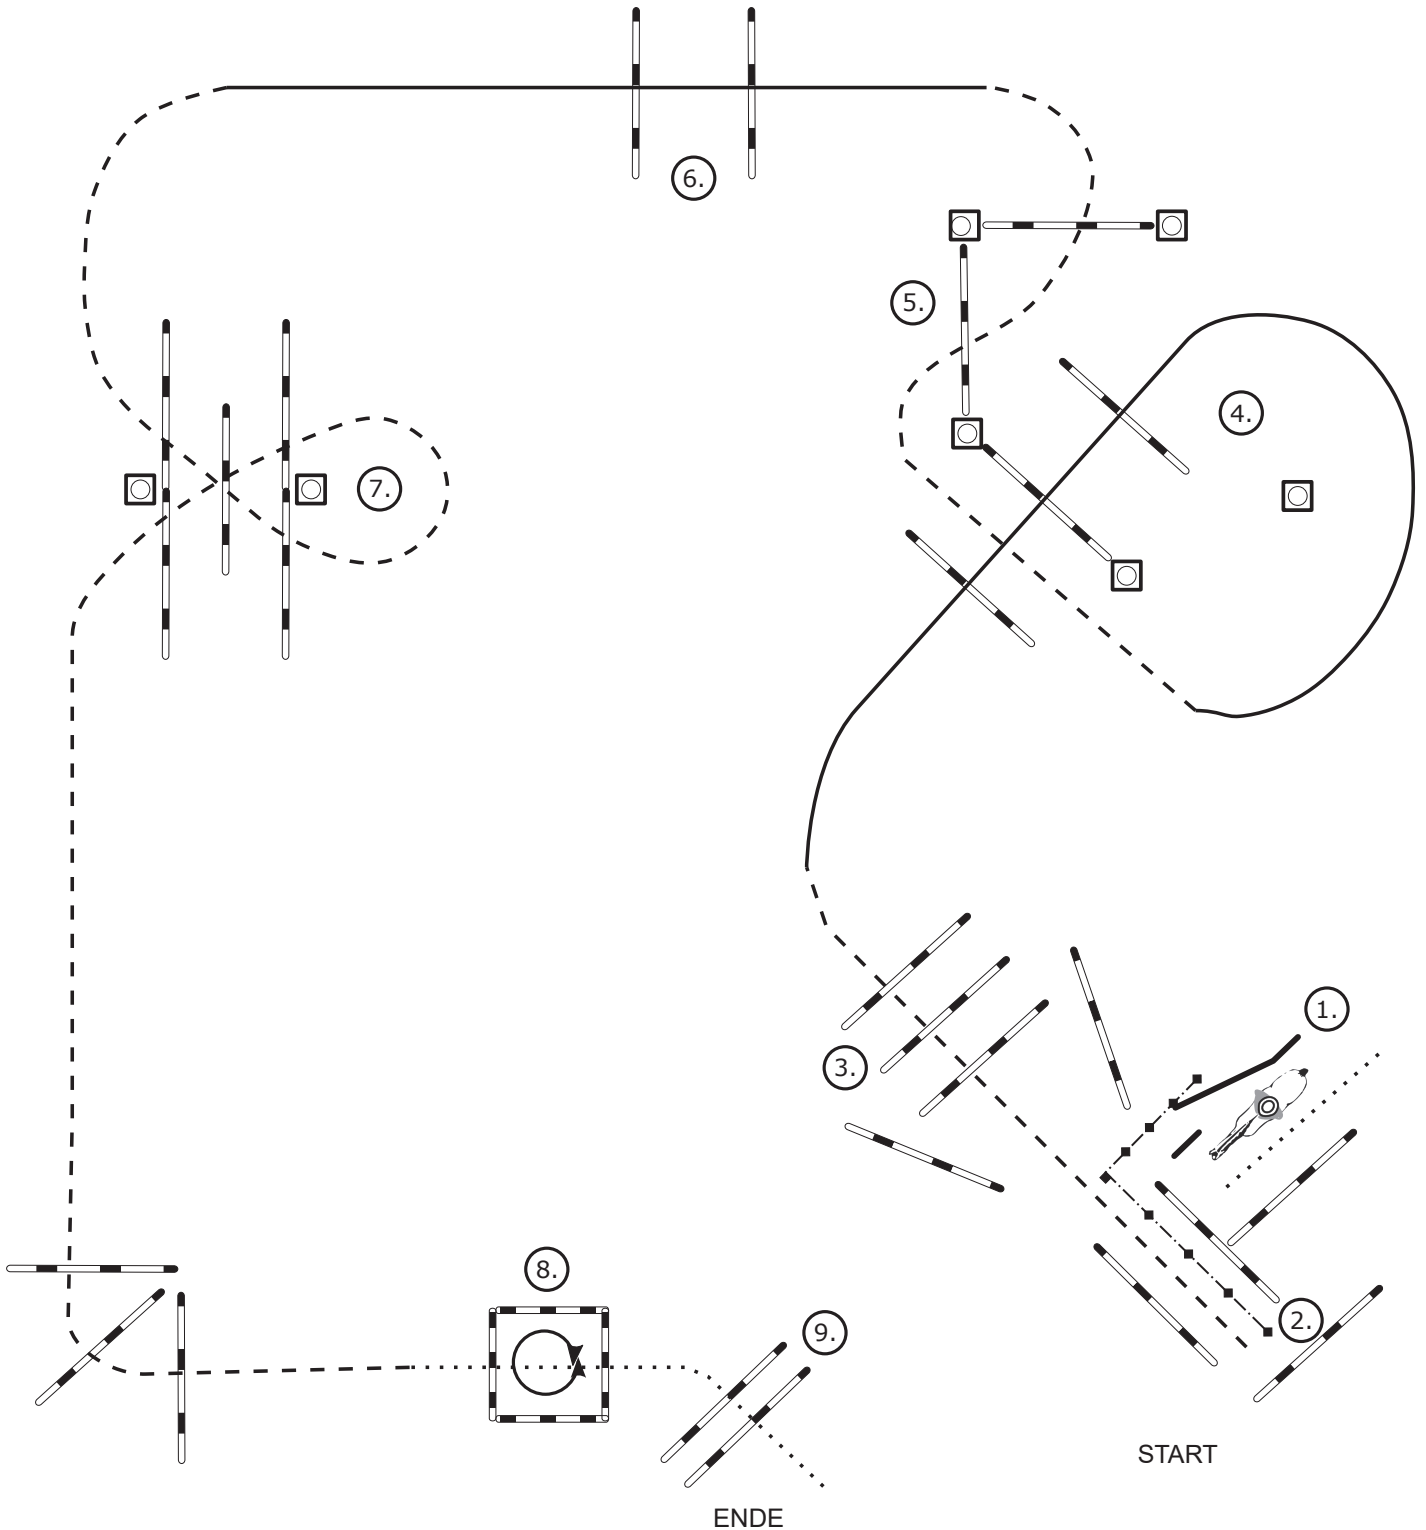

# Trail Horse LK 1/2 Senior

1. Walk to gate, gate
2. Back up
3. Jog over poles
4. Lope over poles
5. Jog over poles
6. Lope over poles
7. Jog over poles
8. Walk into box, 360° turn (r or l), walk out
9. Walk over poles

- ..... Walk
- - - - - Jog
- Lope
- ◆ - - - ◆ Backup
- ..... Sidepass
- X — Lead Change