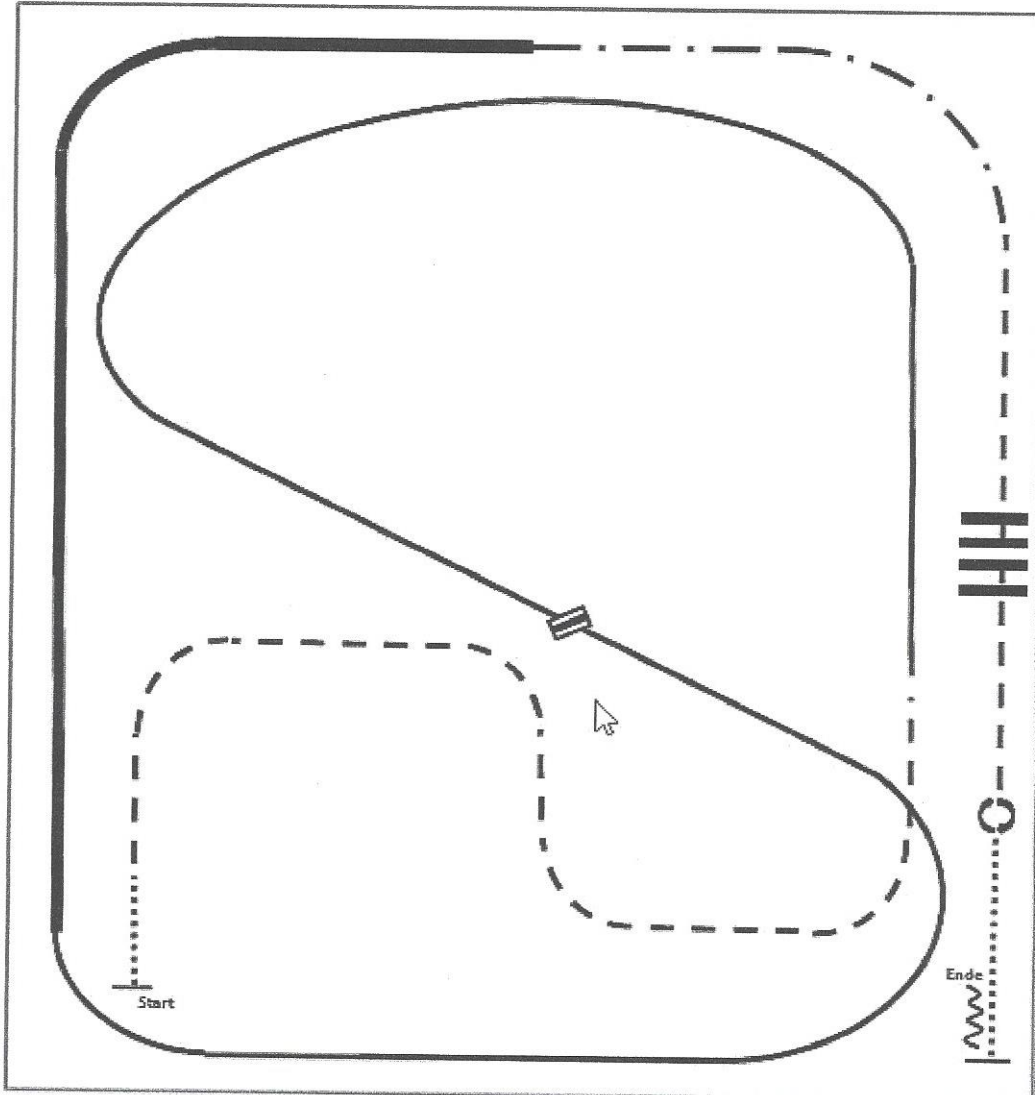

Pattern RR #13: LK 1/2 A/B  
 Arenagröße: mind. 20x40m

1. Walk
2. Trot
3. Lope left lead
4. Change leads
5. Lope right lead
6. Ext. Lope right lead
7. Ext. Trot
8. Trot
9. Trot over
10. Stop, Turn 360° each direction (either way first)
11. Walk, Stop, Back

Pattern RR #1: LK3 A/B  
 Arenagröße: mind. 20x40m

- 1) Walk.
- 2) Trot.
- 3) Lope left lead circle, lope.
- 4) Leadchange in the center.
- 5) Lope right lead.
- 6) Extended lope.
- 7) Trot.
- 8) Extended trot.
- 9) Stop, back.
- 10) 360° turns each direction either way first.

Pattern RR #7: LK 4/5 A/B  
 Arenagröße: mind. 20x40

1. Walk
2. Trot
3. Ext. Trot, Trot
4. Lope right lead
5. Ext. Lope right lead,  
Lope right lead
6. Trot
7. Lope left lead
8. Trot
9. Walk
10. Walk over
11. Stop, Back
12. Turn left 180°
13. Turn right 180°