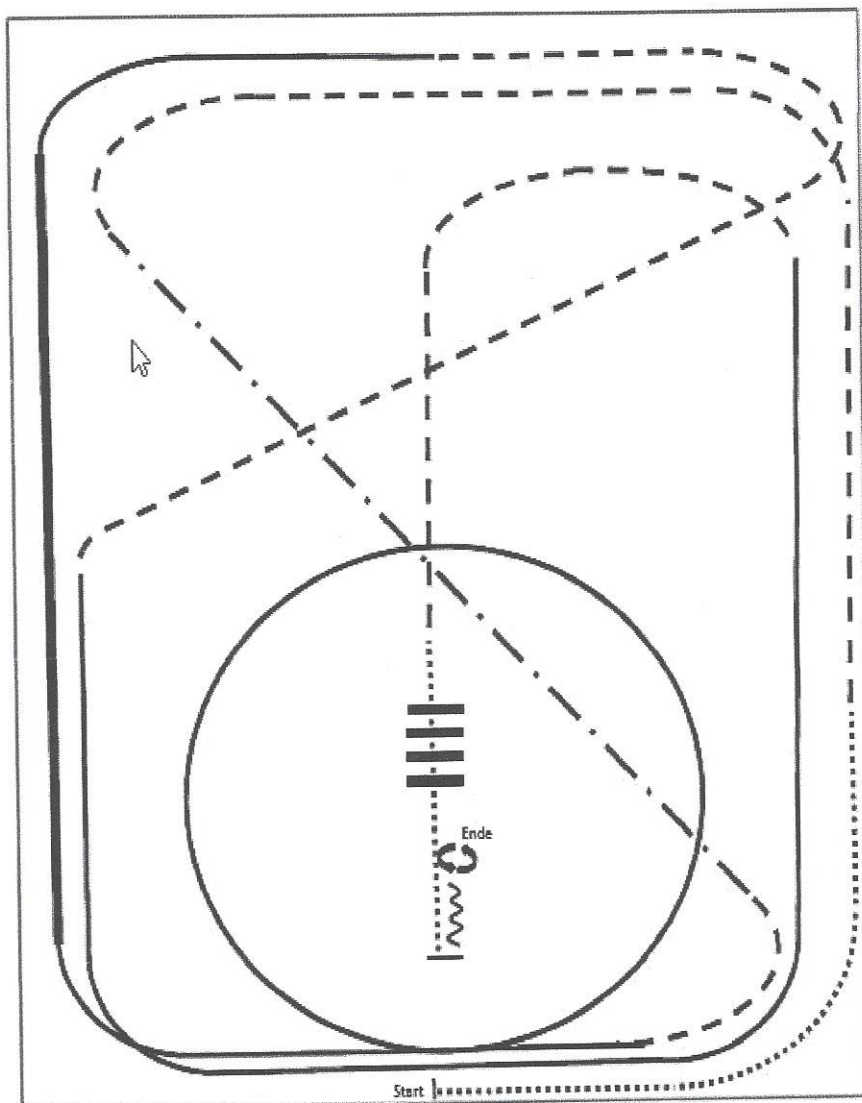

Pattern RR #13: LK 1/2 A/B  
 Arenagröße: mind. 20x40m

1. Walk
2. Trot
3. Lope left lead
4. Change leads
5. Lope right lead
6. Ext. Lope right lead
7. Ext. Trot
8. Trot
9. Trot over
10. Stop, Turn 360° each direction (either way first)
11. Walk, Stop, Back

Pattern RR #1: LK3 A/B  
 Arenagröße: mind. 20x40m

- 1) Walk.
- 2) Trot.
- 3) Lope left lead circle, lope.
- 4) Leadchange in the center.
- 5) Lope right lead.
- 6) Extended lope.
- 7) Trot.
- 8) Extended trot.
- 9) Stop, back.
- 10) 360° turns each direction either way first.

Pattern RR #7: LK 4/5 A/B  
 Arenagröße: mind. 20x40

1. Walk
2. Trot
3. Ext. Trot, Trot
4. Lope right lead
5. Ext. Lope right lead,  
Lope right lead
6. Trot
7. Lope left lead
8. Trot
9. Walk
10. Walk over
11. Stop, Back
12. Turn left 180°
13. Turn right 180°