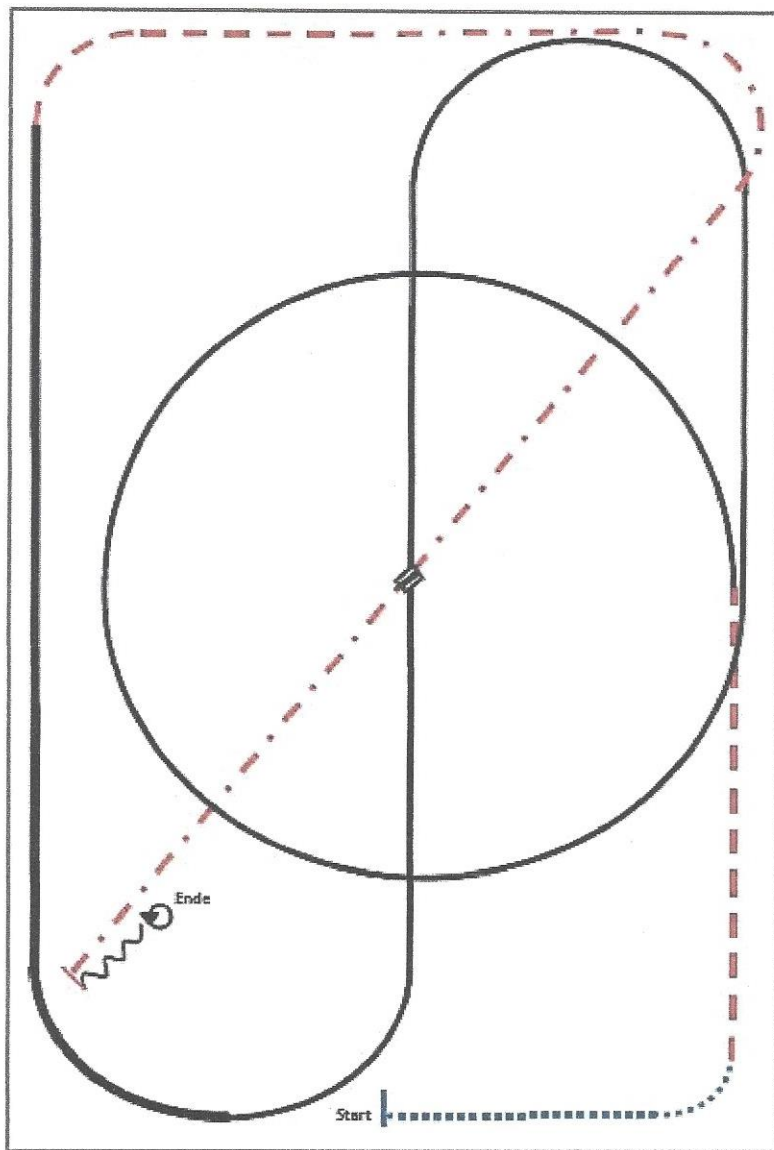

Pattern RR #13: LK 1/2 A/B  
 Arenagröße: mind. 20x40m

1. Walk
2. Trot
3. Lope left lead
4. Change leads
5. Lope right lead
6. Ext. Lope right lead
7. Ext. Trot
8. Trot
9. Trot over
10. Stop, Turn 360° each direction (either way first)
11. Walk, Stop, Back

Pattern RR #1: LK3 A/B  
 Arenagröße: mind. 20x40m

- 1) Walk.
- 2) Trot.
- 3) Lope left lead circle, lope.
- 4) Leadchange in the center.
- 5) Lope right lead.
- 6) Extended lope.
- 7) Trot.
- 8) Extended trot.
- 9) Stop, back.
- 10) 360° turns each direction either way first.

Pattern RR #7: LK 4/5 A/B  
 Arenagröße: mind. 20x40

1. Walk
2. Trot
3. Ext. Trot, Trot
4. Lope right lead
5. Ext. Lope right lead,  
Lope right lead
6. Trot
7. Lope left lead
8. Trot
9. Walk
10. Walk over
11. Stop, Back
12. Turn left 180°
13. Turn right 180°