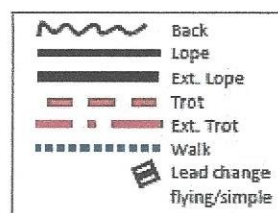

Pattern RR #13: LK 1/2 A/B  
 Arenagröße: mind. 20x40m

1. Walk
2. Trot
3. Lope left lead
4. Change leads
5. Lope right lead
6. Ext. Lope right lead
7. Ext. Trot
8. Trot
9. Trot over
10. Stop, Turn 360° each direction (either way first)
11. Walk, Stop, Back

Pattern RR #1: LK3 A/B  
 Arenagröße: mind. 20x40m

- 1) Walk.
- 2) Trot.
- 3) Lope left lead circle, lope.
- 4) Leadchange in the center.
- 5) Lope right lead.
- 6) Extended lope.
- 7) Trot.
- 8) Extended trot.
- 9) Stop, back.
- 10) 360° turns each direction either way first.

Pattern RR #7: LK 4/5 A/B  
 Arenagröße: mind. 20x40

1. Walk
2. Trot
3. Ext. Trot, Trot
4. Lope right lead
5. Ext. Lope right lead,  
Lope right lead
6. Trot
7. Lope left lead
8. Trot
9. Walk
10. Walk over
11. Stop, Back
12. Turn left 180°
13. Turn right 180°